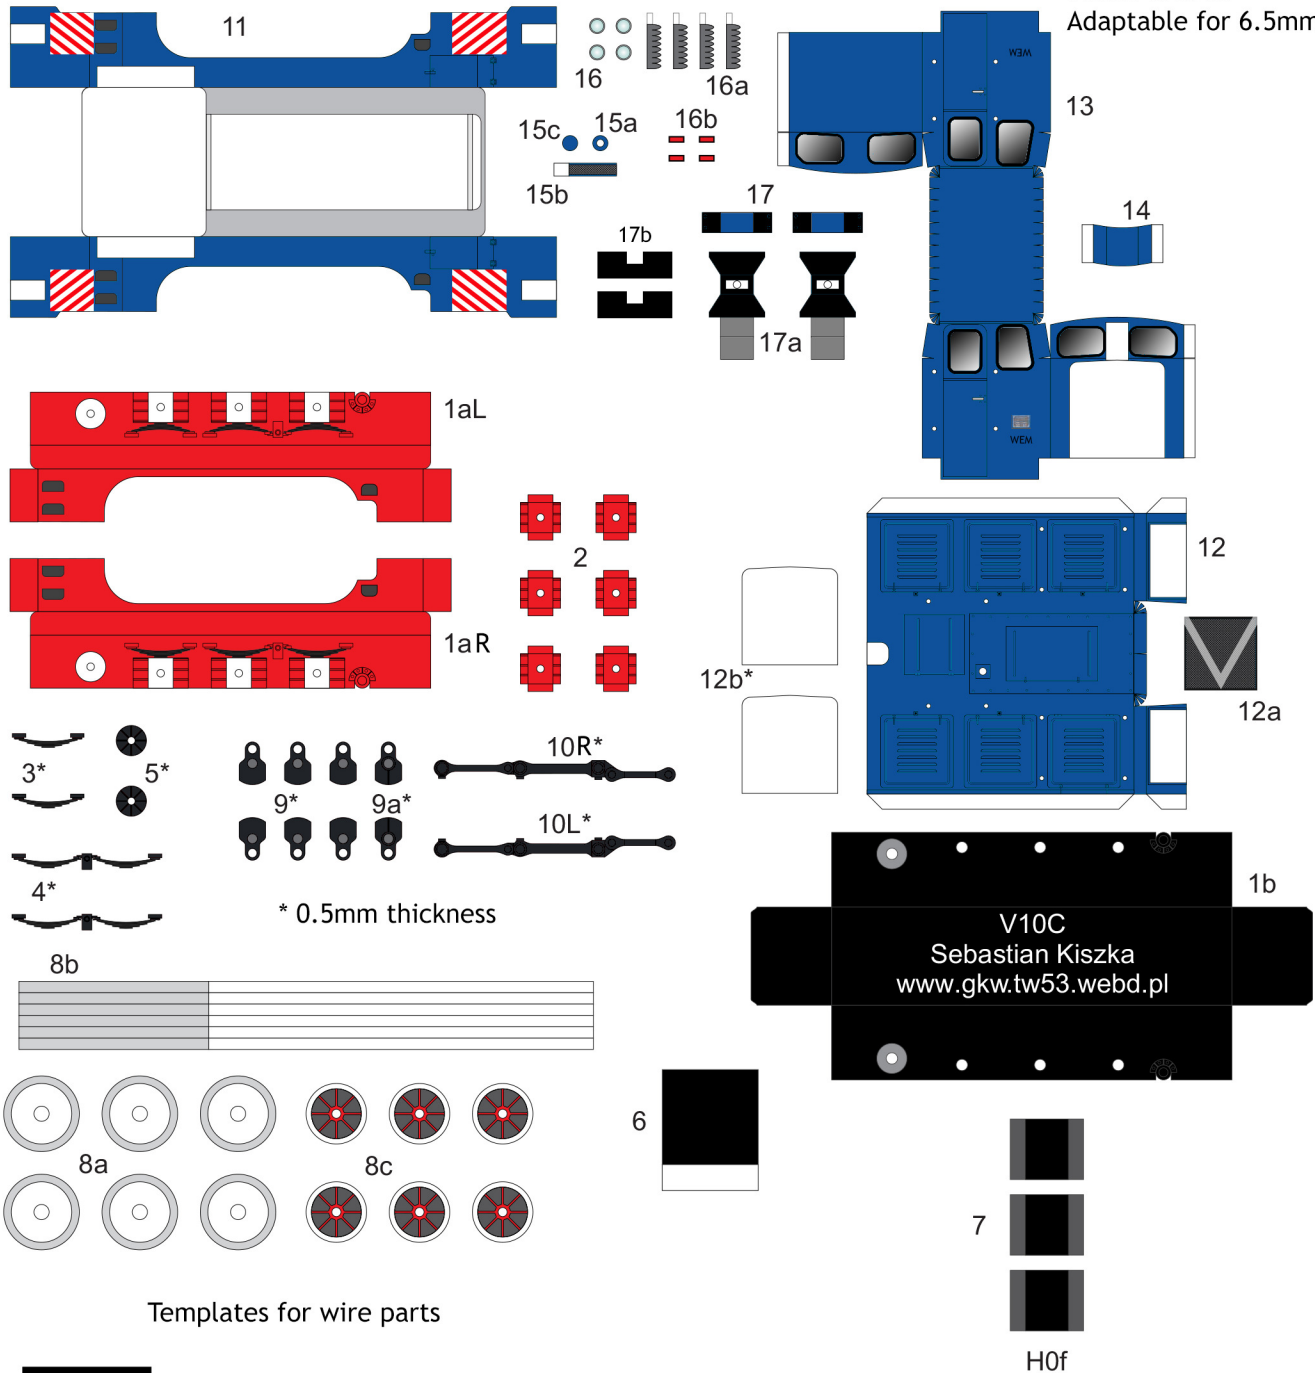

NG Diesel loco V10C Bad Muskau railway

repainted: Cut'n'Paste

Scale: 1/87th

Adaptable for 6.5mm (H0f)

Templates for wire parts

I - 1mm (x4)

II - 1mm (x1)

IV - 0.5mm (x10)

NG Diesel loco V10C Bad Muskau railway

repainted: Cut'n'Paste

Scale: 1/87th

Adaptable for 6.5mm (HOf)

Templates for wire parts

I - 1mm (x4)

II - 1mm (x1)

IV - 0.5mm (x10)