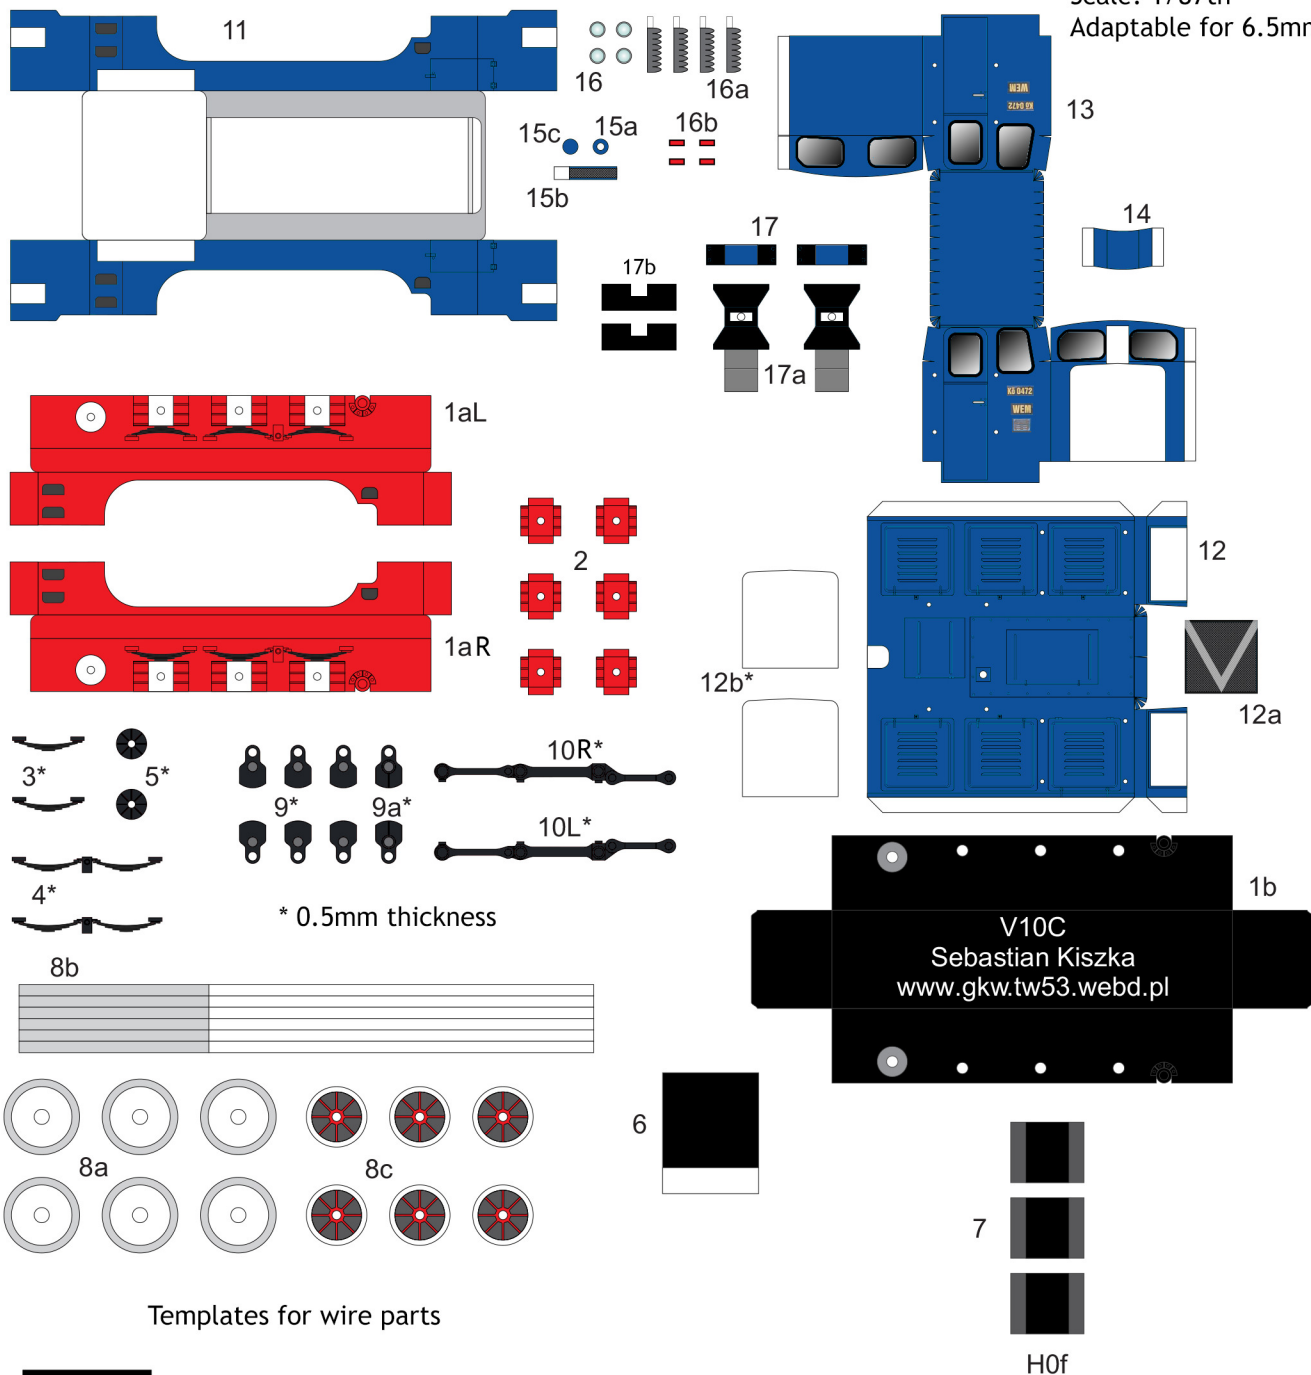

NG Diesel loco V10C Bad Muskau railway

repainted: Cut'n'Paste

Scale: 1/87th

Adaptable for 6.5mm (H0f)

Templates for wire parts

I - 1mm (x4)

II - 1mm (x1)

IV - 0.5mm (x10)

NG Diesel loco V10C Bad Muskau railway

repainted: Cut'n'Paste

Scale: 1/87th

Adaptable for 6.5mm (HOf)

Templates for wire parts

I - 1mm (x4)

II - 1mm (x1)

IV - 0.5mm (x10)