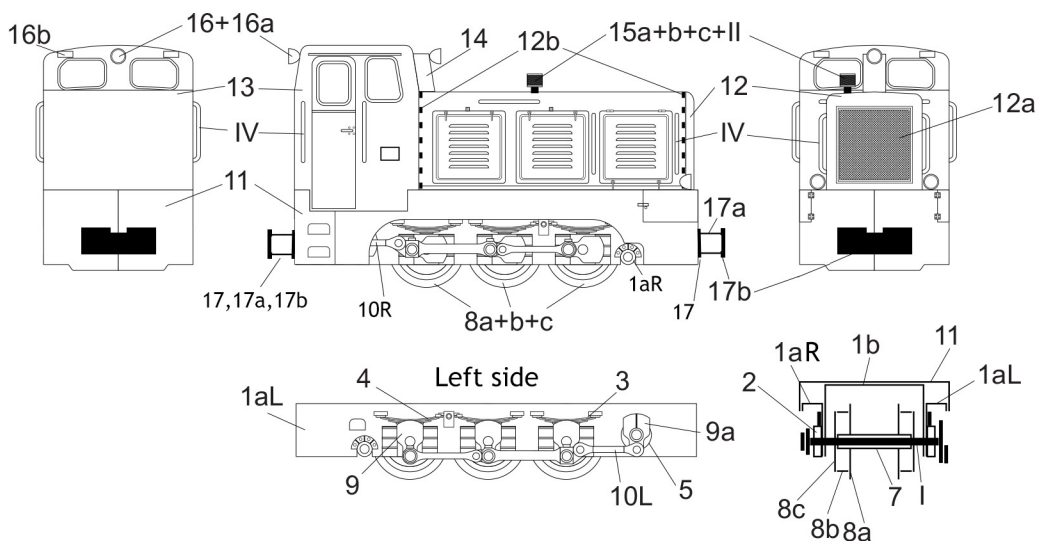

NG Diesel loco V10C Bad Muskau railway

repainted: Cut'n'Paste

Scale: 1/87th

Adaptable for 6.5mm (H0f)

Templates for wire parts

I - 1mm (x4)

II - 1mm (x1)

IV - 0.5mm (x10)

NG Diesel loco V10C Bad Muskau railway

repainted: Cut'n'Paste

Scale: 1/87th

Adaptable for 6.5mm (HOf)

Templates for wire parts

I - 1mm (x4)

II - 1mm (x1)

IV - 0.5mm (x10)